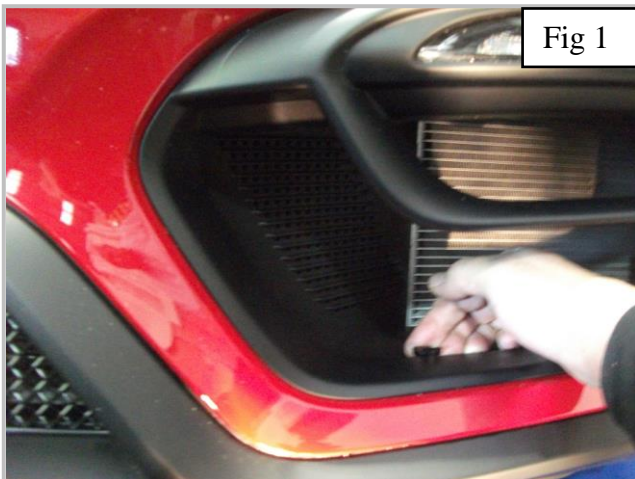

1. Fit masking tape around the apertures to protect the paintwork while fitting.
2. Firstly attach the grip clip too the moulding as shown in fig 1. This will help hold the grille in place and make sure the grille does not push through the aperture.
3. Locate the grille centrally in the aperture guiding the outer part of grille in 1<sup>st</sup> and making sure it is pushed flush against the aperture (fig 2).
4. Hold the grille in position then push the grip clip onto the bracket and the plastic aperture (fig 3 & 4) so that they grille and plastic are held together tightly. **(the bracket must clip over both the plastic and the bracket as shown).**
5. Gently push the outer part of the grille until the bracket clips into position behind the aperture.
6. Using a thin screwdriver through the mesh lever all the brackets so they are tightly into position (fig 5).
7. Repeat to opposite side grille
8. Remove the tape and the grilles are now complete (fig 6).

Fig 1

Fig 2

Fig 3

Fig 4

Fig 5

Fig 6

**Upper Side Mesh Grille Fitting Instructions**

1. Fit masking tape around the apertures to protect the paintwork while fitting.
2. Offer the grille to aperture and guide the outer bracket behind the aperture then carefully push the grille so that the opposite bracket locates behind the aperture (fig 1).
3. Using a thin screwdriver through the mesh lever all the brackets so they are tightly into position (fig 2).
4. Remove the tape and the grilles are now complete.