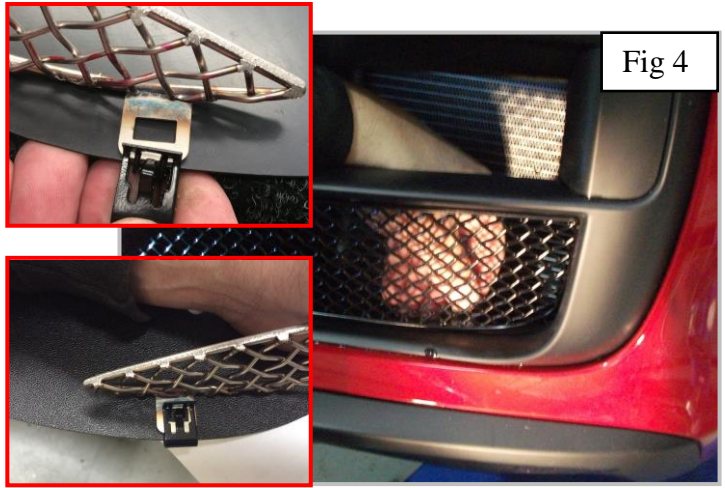

1. Fit masking tape around the apertures to protect the paintwork while fitting.
2. Firstly attach the grip clip too the moulding as shown in fig 1. This will help hold the grille in place and make sure the grille does not push through the aperture.
3. Locate the grille centrally in the aperture guiding the outer part of grille in 1<sup>st</sup> and making sure it is pushed flush against the aperture (fig 2).
4. Hold the grille in position then push the grip clip onto the bracket and the plastic aperture (fig 3 & 4) so that they grille and plastic are held together tightly. **(the bracket must clip over both the plastic and the bracket as shown).**
5. Gently push the outer part of the grille until the bracket clips into position behind the aperture.
6. Using a thin screwdriver through the mesh lever all the brackets so they are tightly into position (fig 5).
7. Repeat to opposite side grille
8. Remove the tape and the grilles are now complete (fig 6).

Fig 1

Fig 2

Fig 3

Fig 4

Fig 5

Fig 6

**Upper Side Mesh Grille Fitting Instructions**

1. Fit masking tape around the apertures to protect the paintwork while fitting.
2. Offer the grille to aperture and guide the outer bracket behind the aperture then carefully push the grille so that the opposite bracket locates behind the aperture (fig 1).
3. Using a thin screwdriver through the mesh lever all the brackets so they are tightly into position (fig 2).
4. Remove the tape and the grilles are now complete.

**Fitting Video Links:-**

**Porsche 981 GTS Upper Side Grille Fitting - <https://www.youtube.com/watch?v=xASgDruDQG4>**

Fig 1

Fig 2