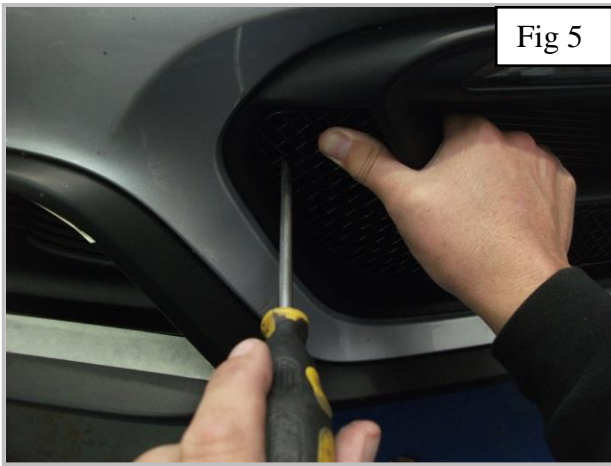

1. Fit masking tape around the apertures to protect the paintwork while fitting.
2. Firstly attach the grip clip too the moulding as shown in fig 1. This will help hold the grille in place and make sure the grille does not push through the aperture.
3. Locate the grille centrally in the aperture guiding the outer part of grille in 1<sup>st</sup> and making sure it is pushed flush against the aperture (fig 2).
4. Hold the grille in position then push the grip clip onto the bracket and the plastic aperture (fig 3 & 4) so that they grille and plastic are held together tightly. **(the bracket must clip over both the plastic and the bracket as shown).**
5. Gently push the outer part of the grille until the bracket clips into position behind the aperture.
6. Using a thin screwdriver through the mesh lever all the brackets so they are tightly into position (fig 5).
7. Repeat to opposite side grille
8. Remove the tape and the grilles are now complete (fig 6).

Fig 1

Fig 2

Fig 3

Fig 4

Fig 5

Fig 6

**Upper Side Mesh Grille Fitting Instructions**

1. Fit masking tape around the apertures to protect the paintwork while fitting.
2. Offer the grille to aperture and guide the outer bracket behind the aperture then carefully push the grille so that the opposite bracket locates behind the aperture (fig 1).
3. Using a thin screwdriver through the mesh lever all the brackets so they are tightly into position (fig 2).
4. Remove the tape and the grilles are now complete.